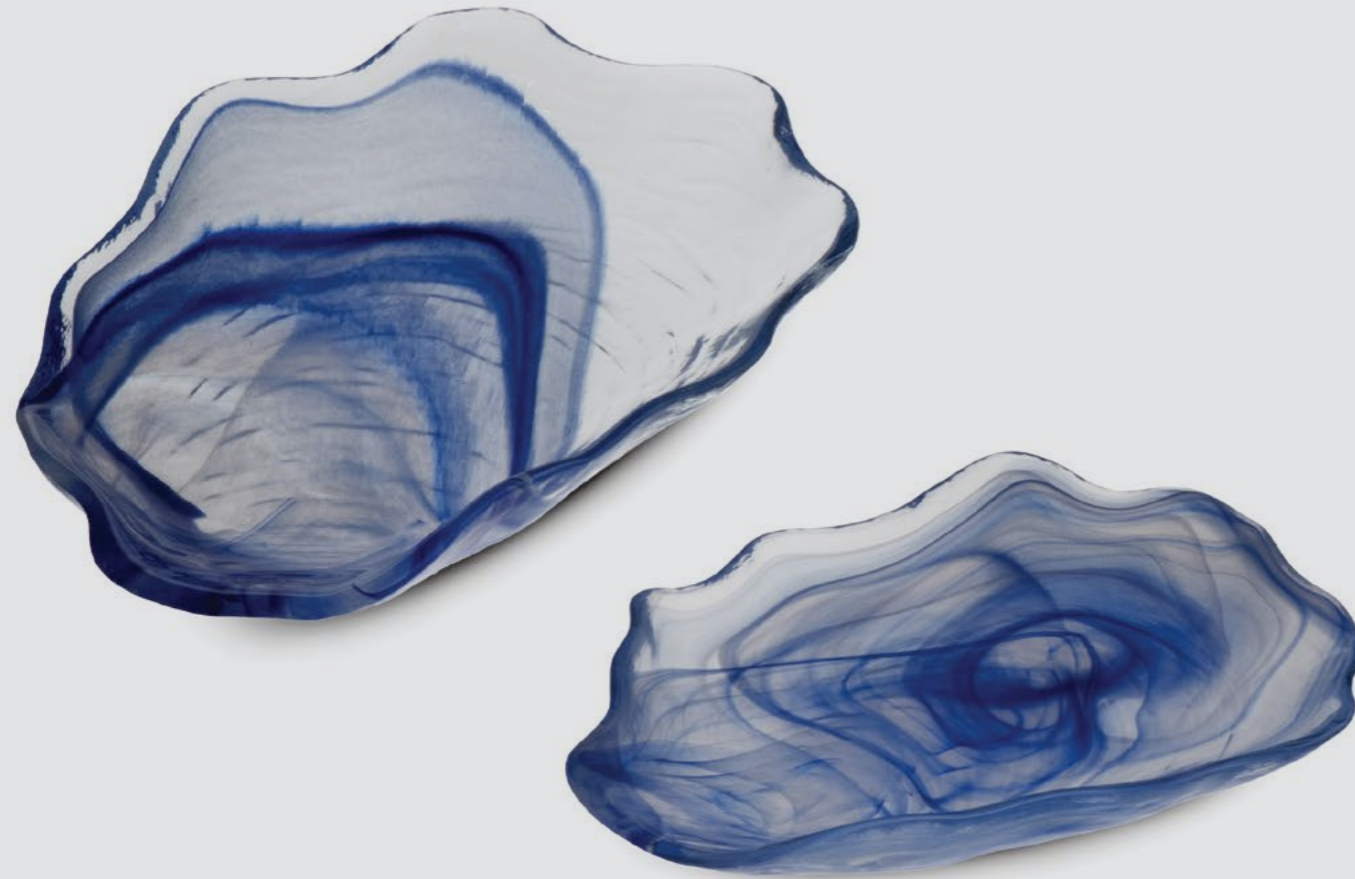

Made to stock

VITA

VITA

Introducing the Vita Oval Glassware Bowl, inspired by the beautiful and intricate patterns of sea shells. Crafted from high-quality glass, it is perfect for adding a touch of coastal elegance to your restaurant.

D 15,5 x 10 x h: 3 cm Oval Bowl
PC 1801 **C** 11 **PA** 12 / 48

D 21 x 14 x h: 5 cm Oval Bowl
PC 1935 **C** 64 **PA** 4 / 16

D DIMENSION **PC** PRODUCT CODE **C** COLOR CODE **PA** PACK - INNER / MASTER

 Made to stock

MYTILUS

MYTILUS

Introducing Mytilus, the perfect addition to your elegant seaside dining experience. Crafted from high-quality glassware, Mytilus features a delicate scallop-shaped design that is sure to take your presentations to another level.