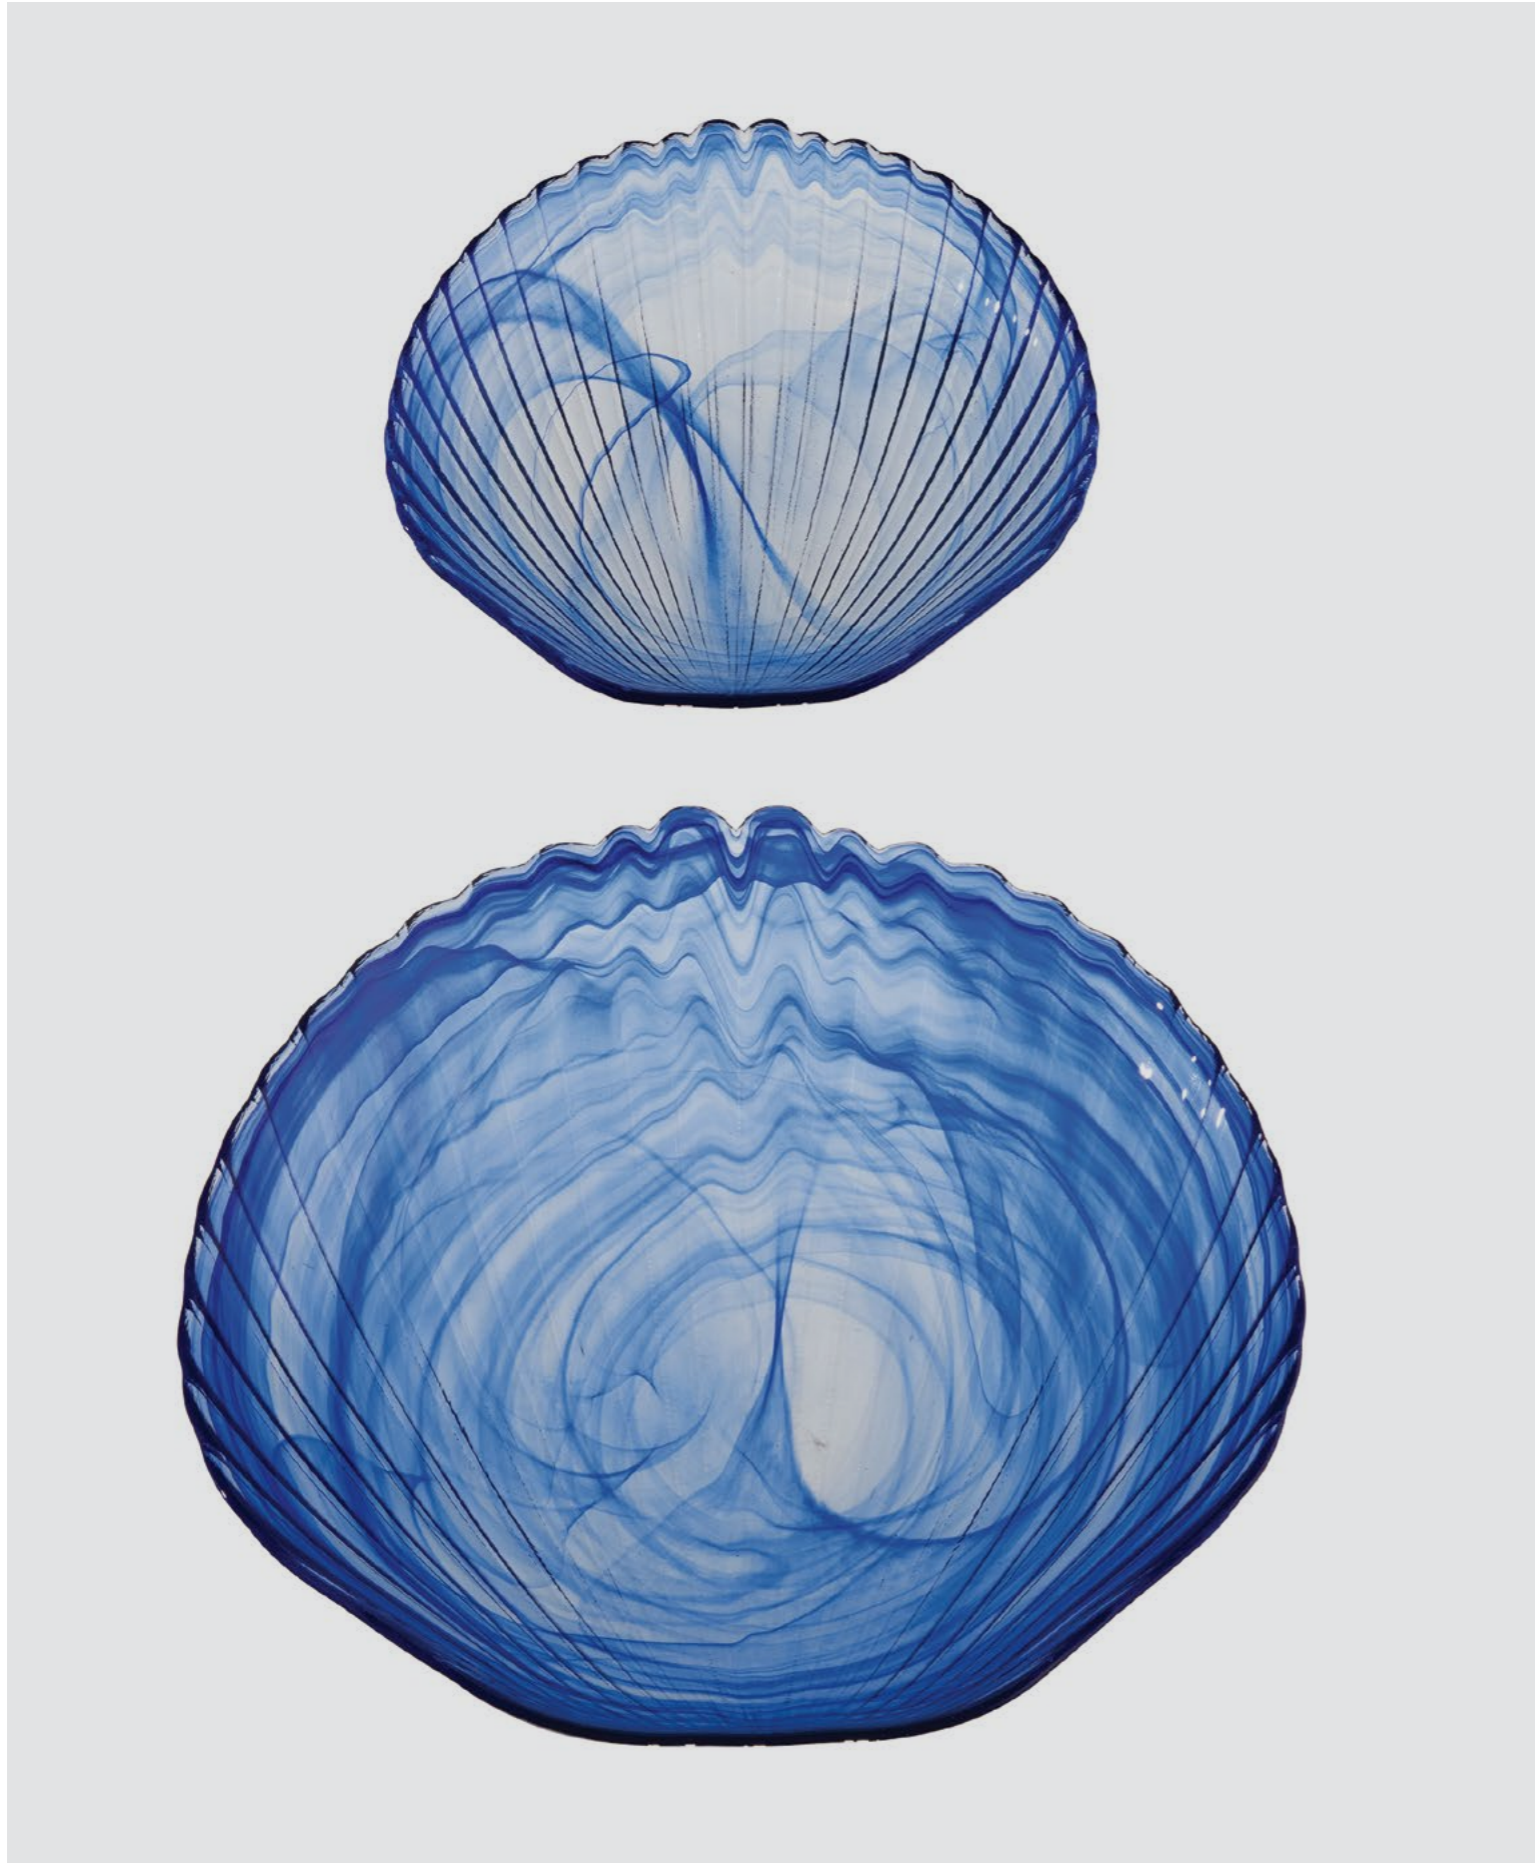

TESTA

TESTA

PC 1934 **C** 11 **PA** 12 / 48

PC 1933 **C** 11 **PA** 6 / 24

D DIMENSION **PC** PRODUCT CODE **C** COLOR CODE **PA** PACK - INNER / MASTER

Made to stock