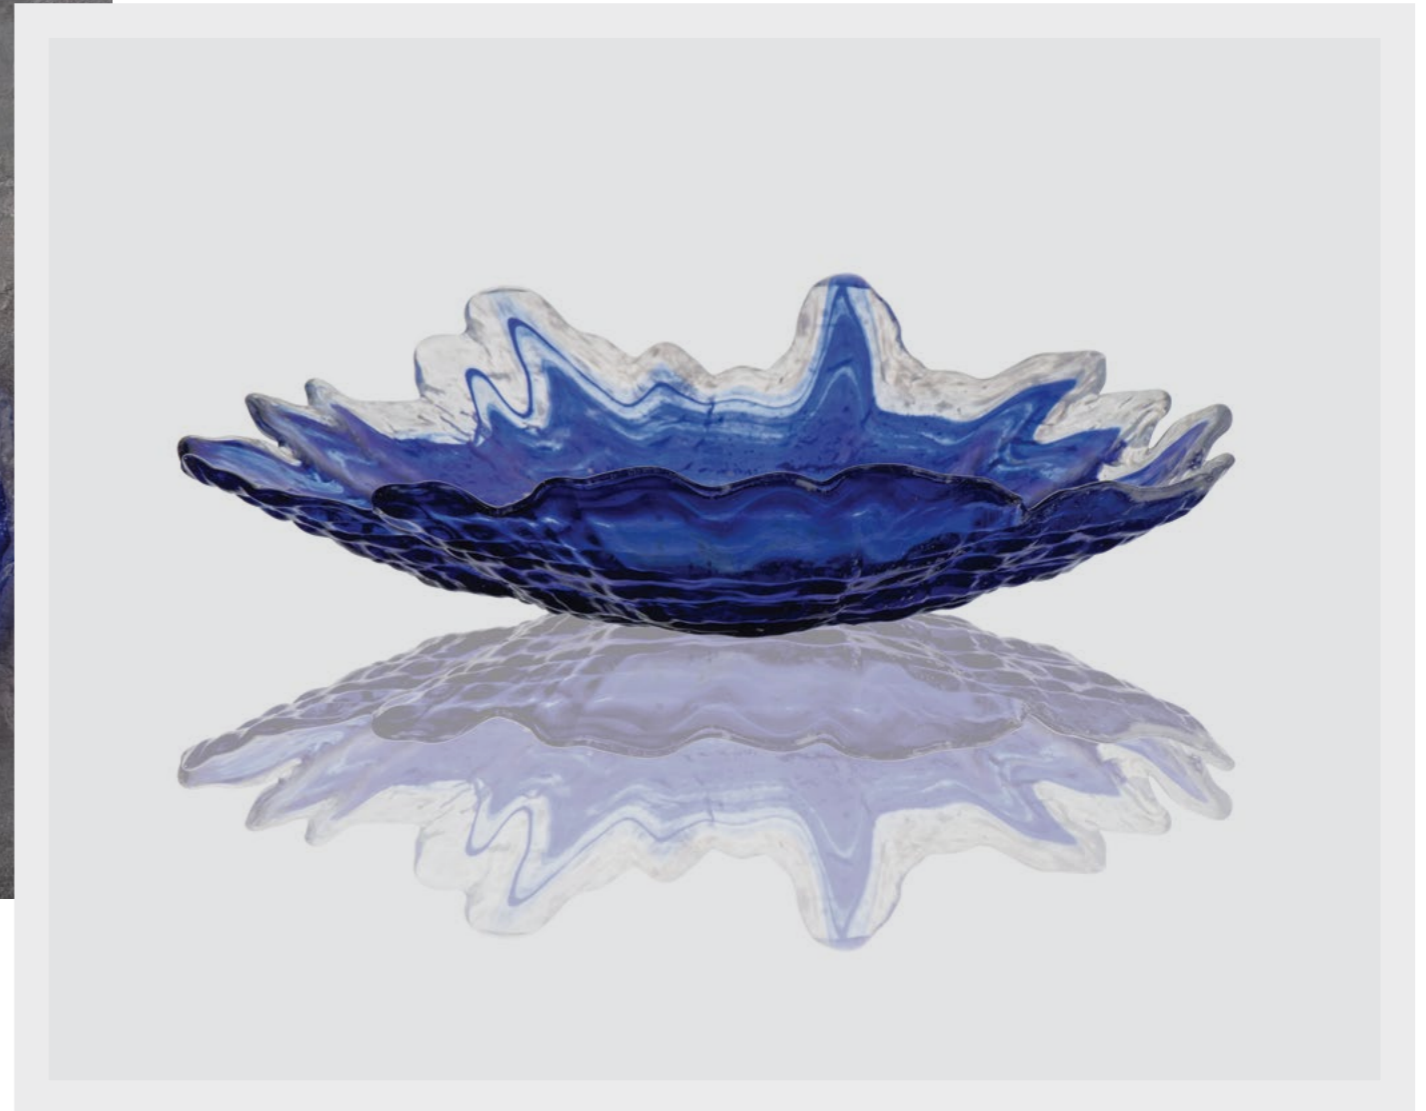

D 43,5 x 20,5 x h: 5 cm Fish Plate
PC 5554 **C** 64 **PA** 6 / 12

D DIMENSION **PC** PRODUCT CODE **C** COLOR CODE **PA** PACK - INNER / MASTER

Made to stock

MABEL

Introducing the luxurious Mabel Series; which brings an elegant approach to glassware with its wavy design that captures the sound of the ocean. Crafted with a minimal and fusion-inspired look, the Mabel Glassware Series features alternative colors that give it a modern, stylish look.

MABEL

Perfect for restaurants and hotels that specialize in minimal and fusion food, Mabel will bring a touch of elegance to your table.

MABEL

MABEL

D 37 x 28 x h: 7,5 cm Bowl
PC 2017 **C** 1-Clear **PA** 3/6