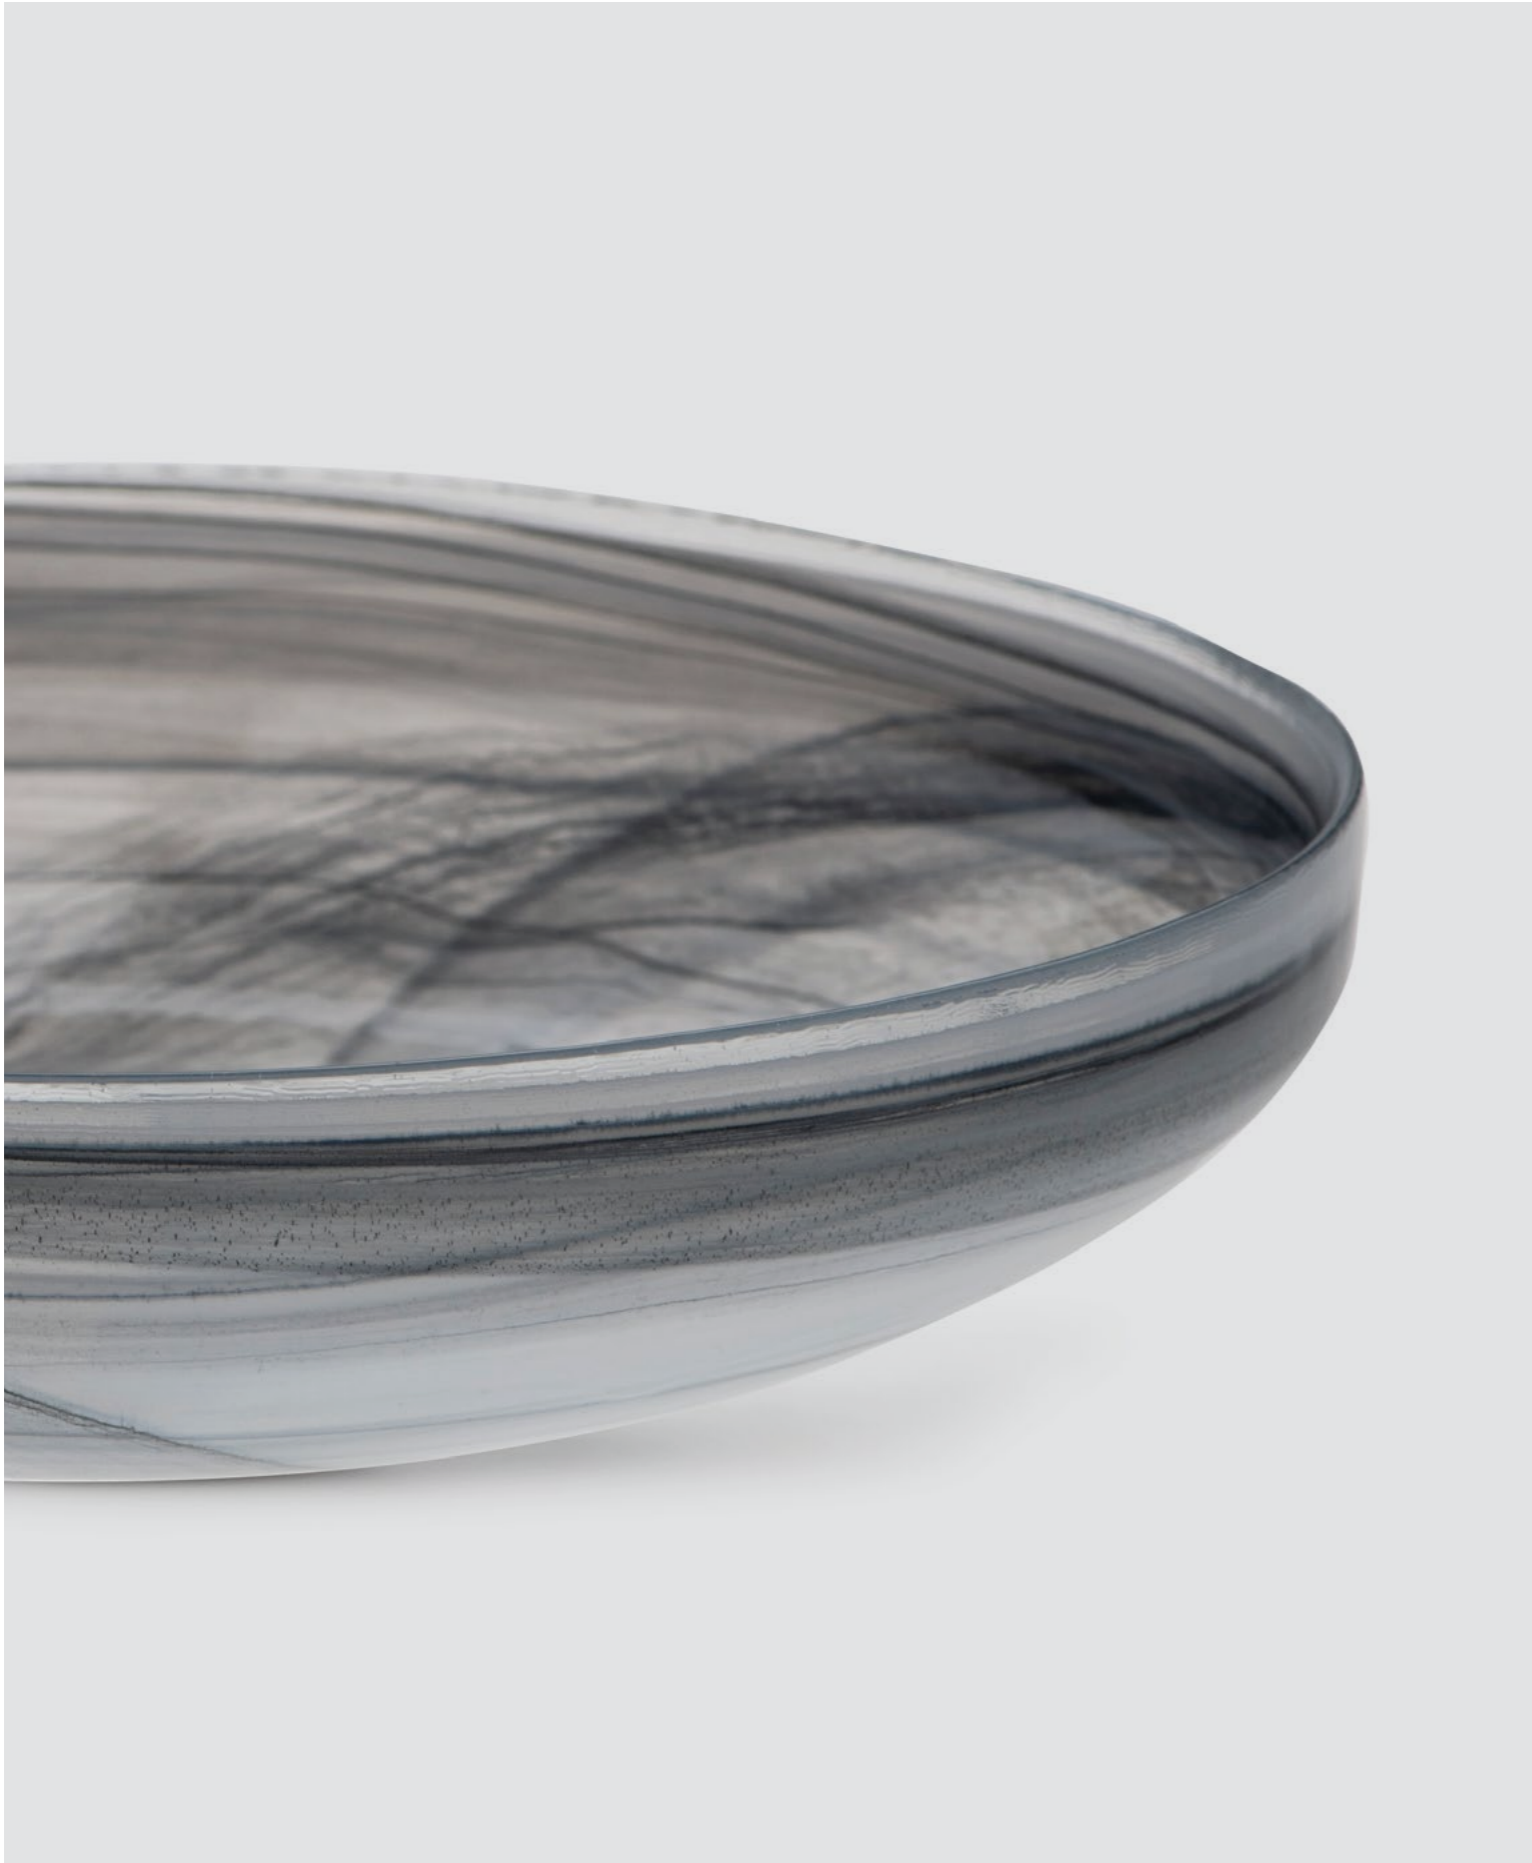

D Ø 21 x h: 7 cm Bowl
PC 1939 **C** 7 **PA** 6 / 24

D Ø 29 x h: 11 cm Bowl
PC 2047 **C** 7 **PA** 4 / 8

D DIMENSION **PC** PRODUCT CODE **C** COLOR CODE **PA** PACK - INNER / MASTER

Made to stock

ETHOS

ETHOS