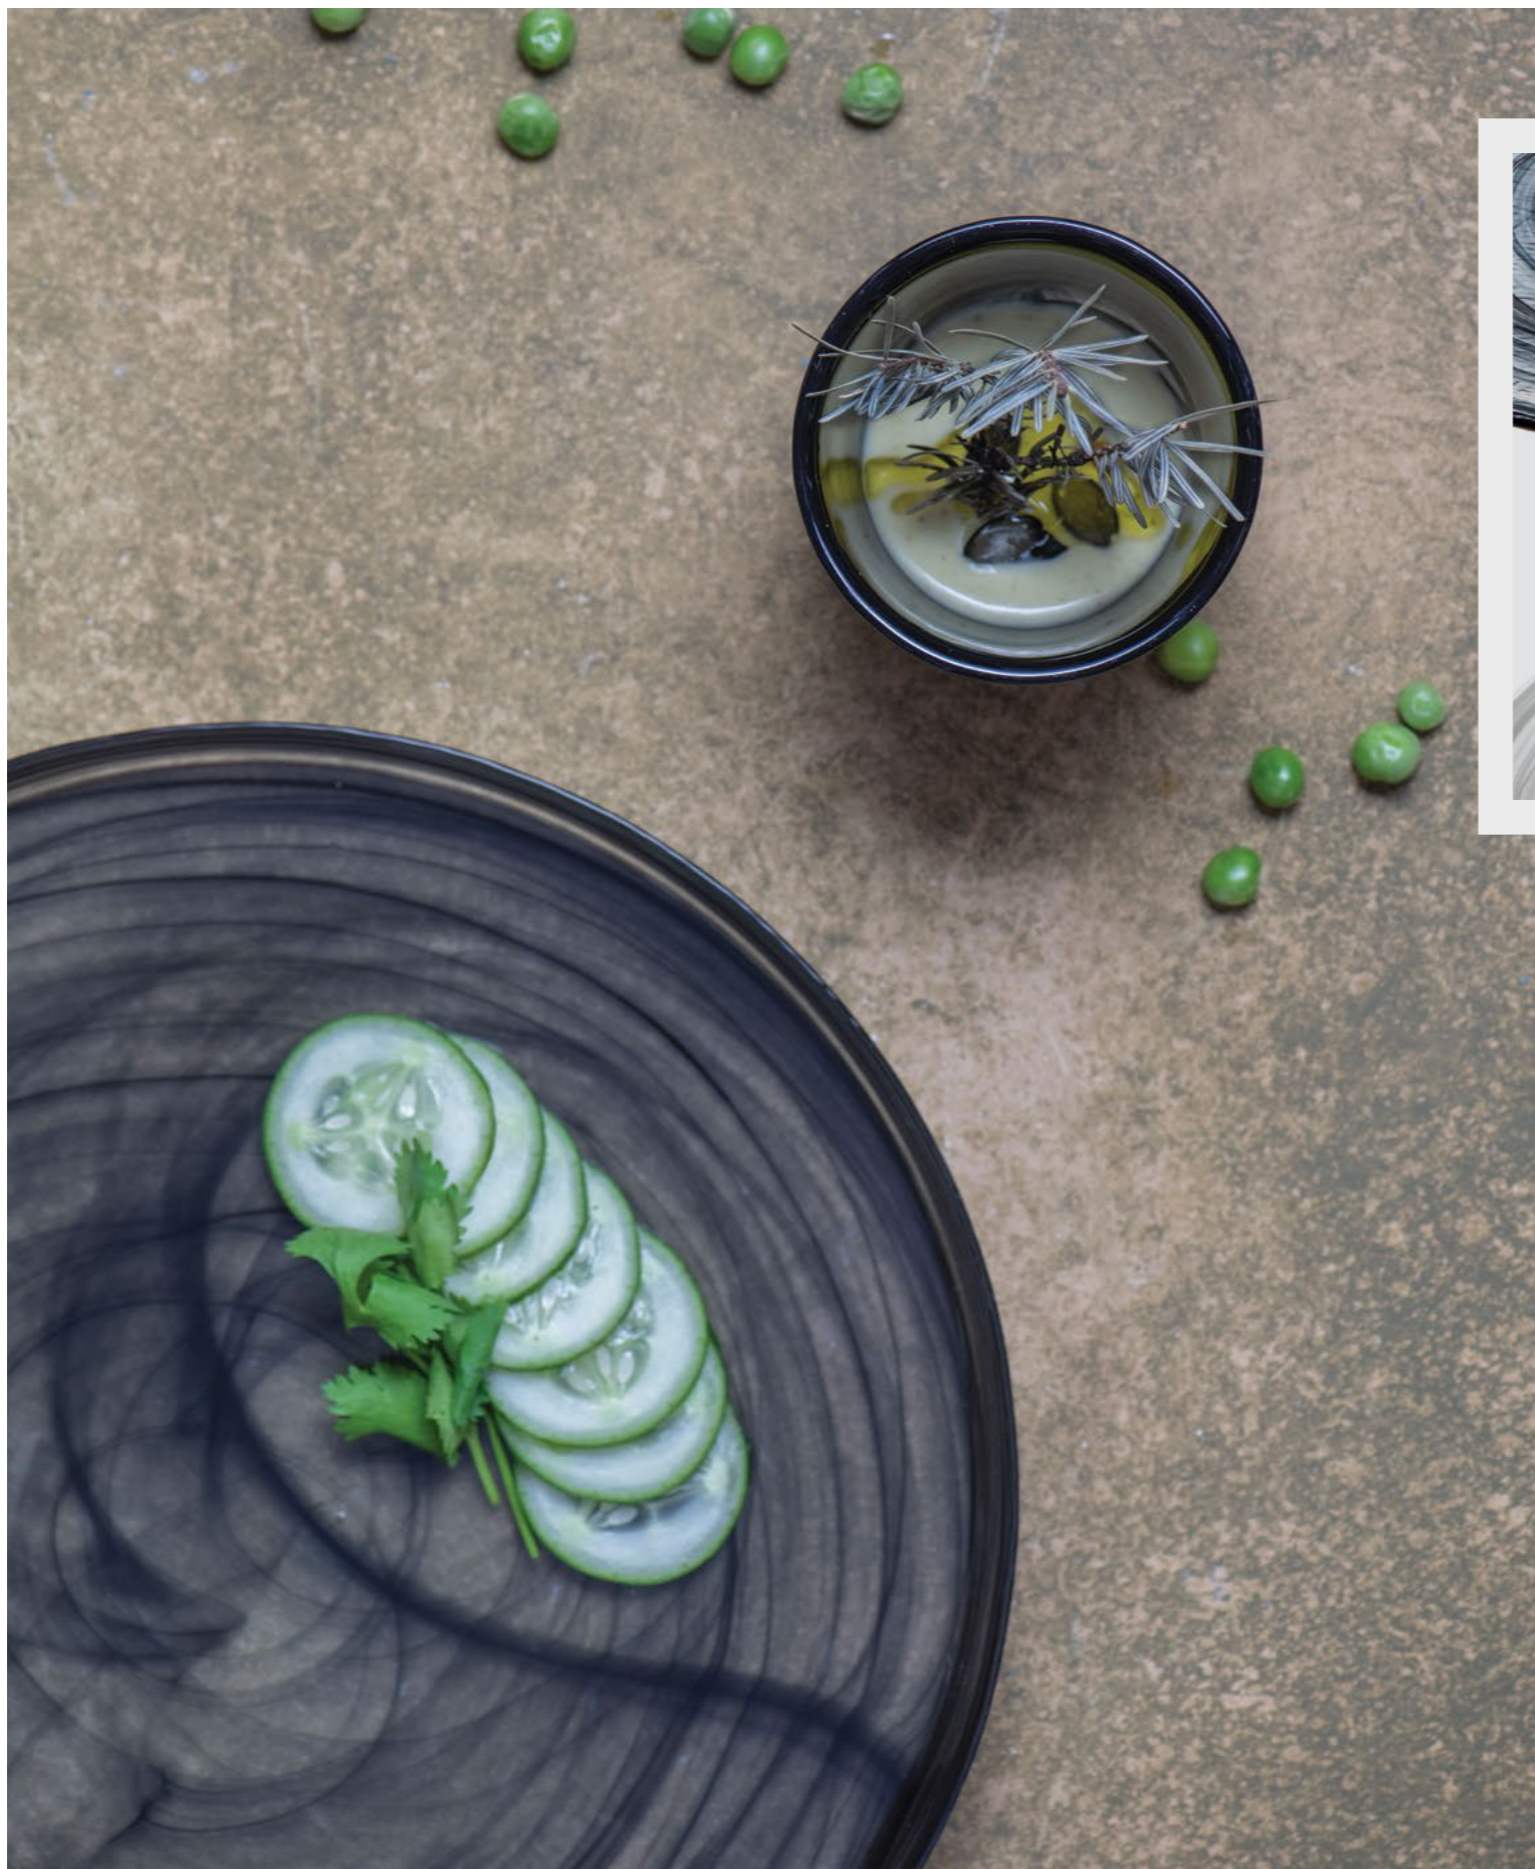

ESTONIA

ESTONIA

D DIMENSION   **PC** PRODUCT CODE   **C** COLOR CODE   **PA** PACK - INNER / MASTER

Made to stock