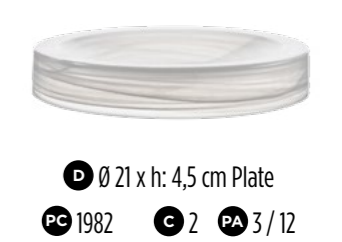

D Ø 28 x h: 2,5 cm Plate
PC 2086 **C** 2 **PA** 6 / 12

D DIMENSION **PC** PRODUCT CODE **C** COLOR CODE **PA** PACK - INNER /MASTER

Made to stock

HOLLOW

HOLLOW

Introducing the boundless Hollow Series, the perfect way to bring creative presentations to your table. Hollow is made with a modern design formed of three different colors and sizes and offers various usage options. With Hollow, you can easily create an impressive display that your guests will be sure to appreciate.