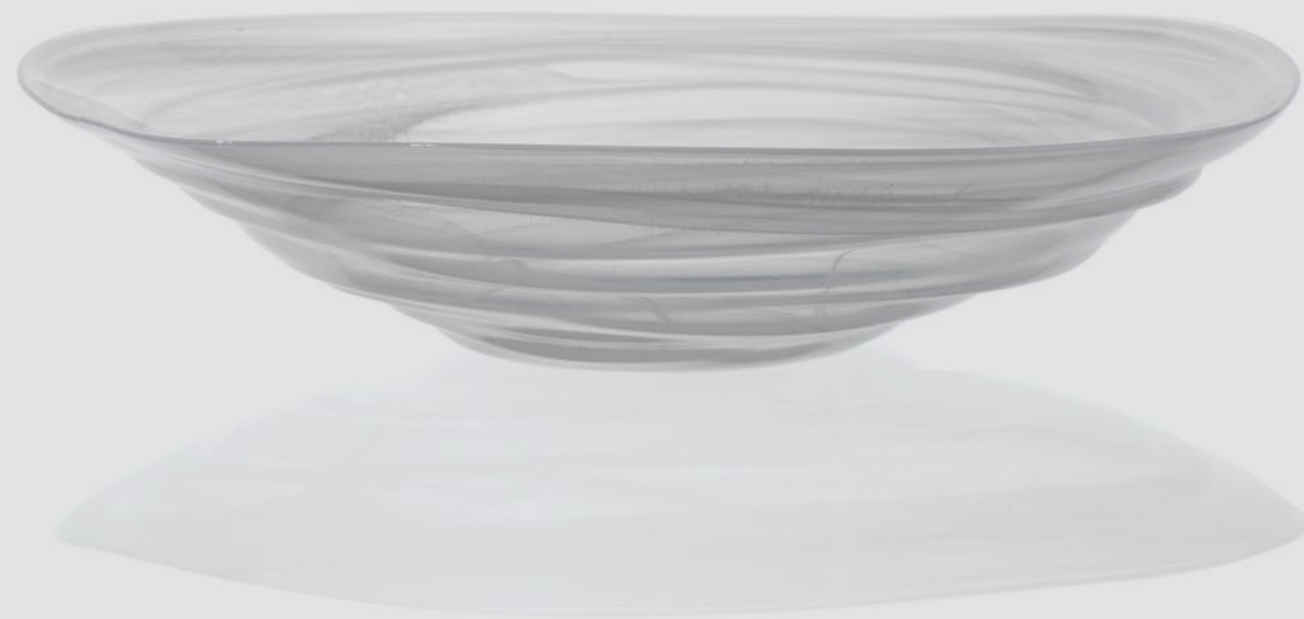

● D Ø 26 x h: 5,5 cm Pasta Plate
● PC 11396 ● C 65 ● PA 4 / 16

● D Ø 29,8 x h: 6,6 cm Pasta Plate
● PC 11407 ● C 65 ● PA 2 / 4

VENTUM

VENTUM

Introducing Ventum, a delicate glassware collection inspired by the summer breeze. Ventum is ideal for generating a light and airy atmosphere in restaurants. With its delicate curves and gentle lines, Ventum will complement any interior design and bring a touch of summer to your décor.