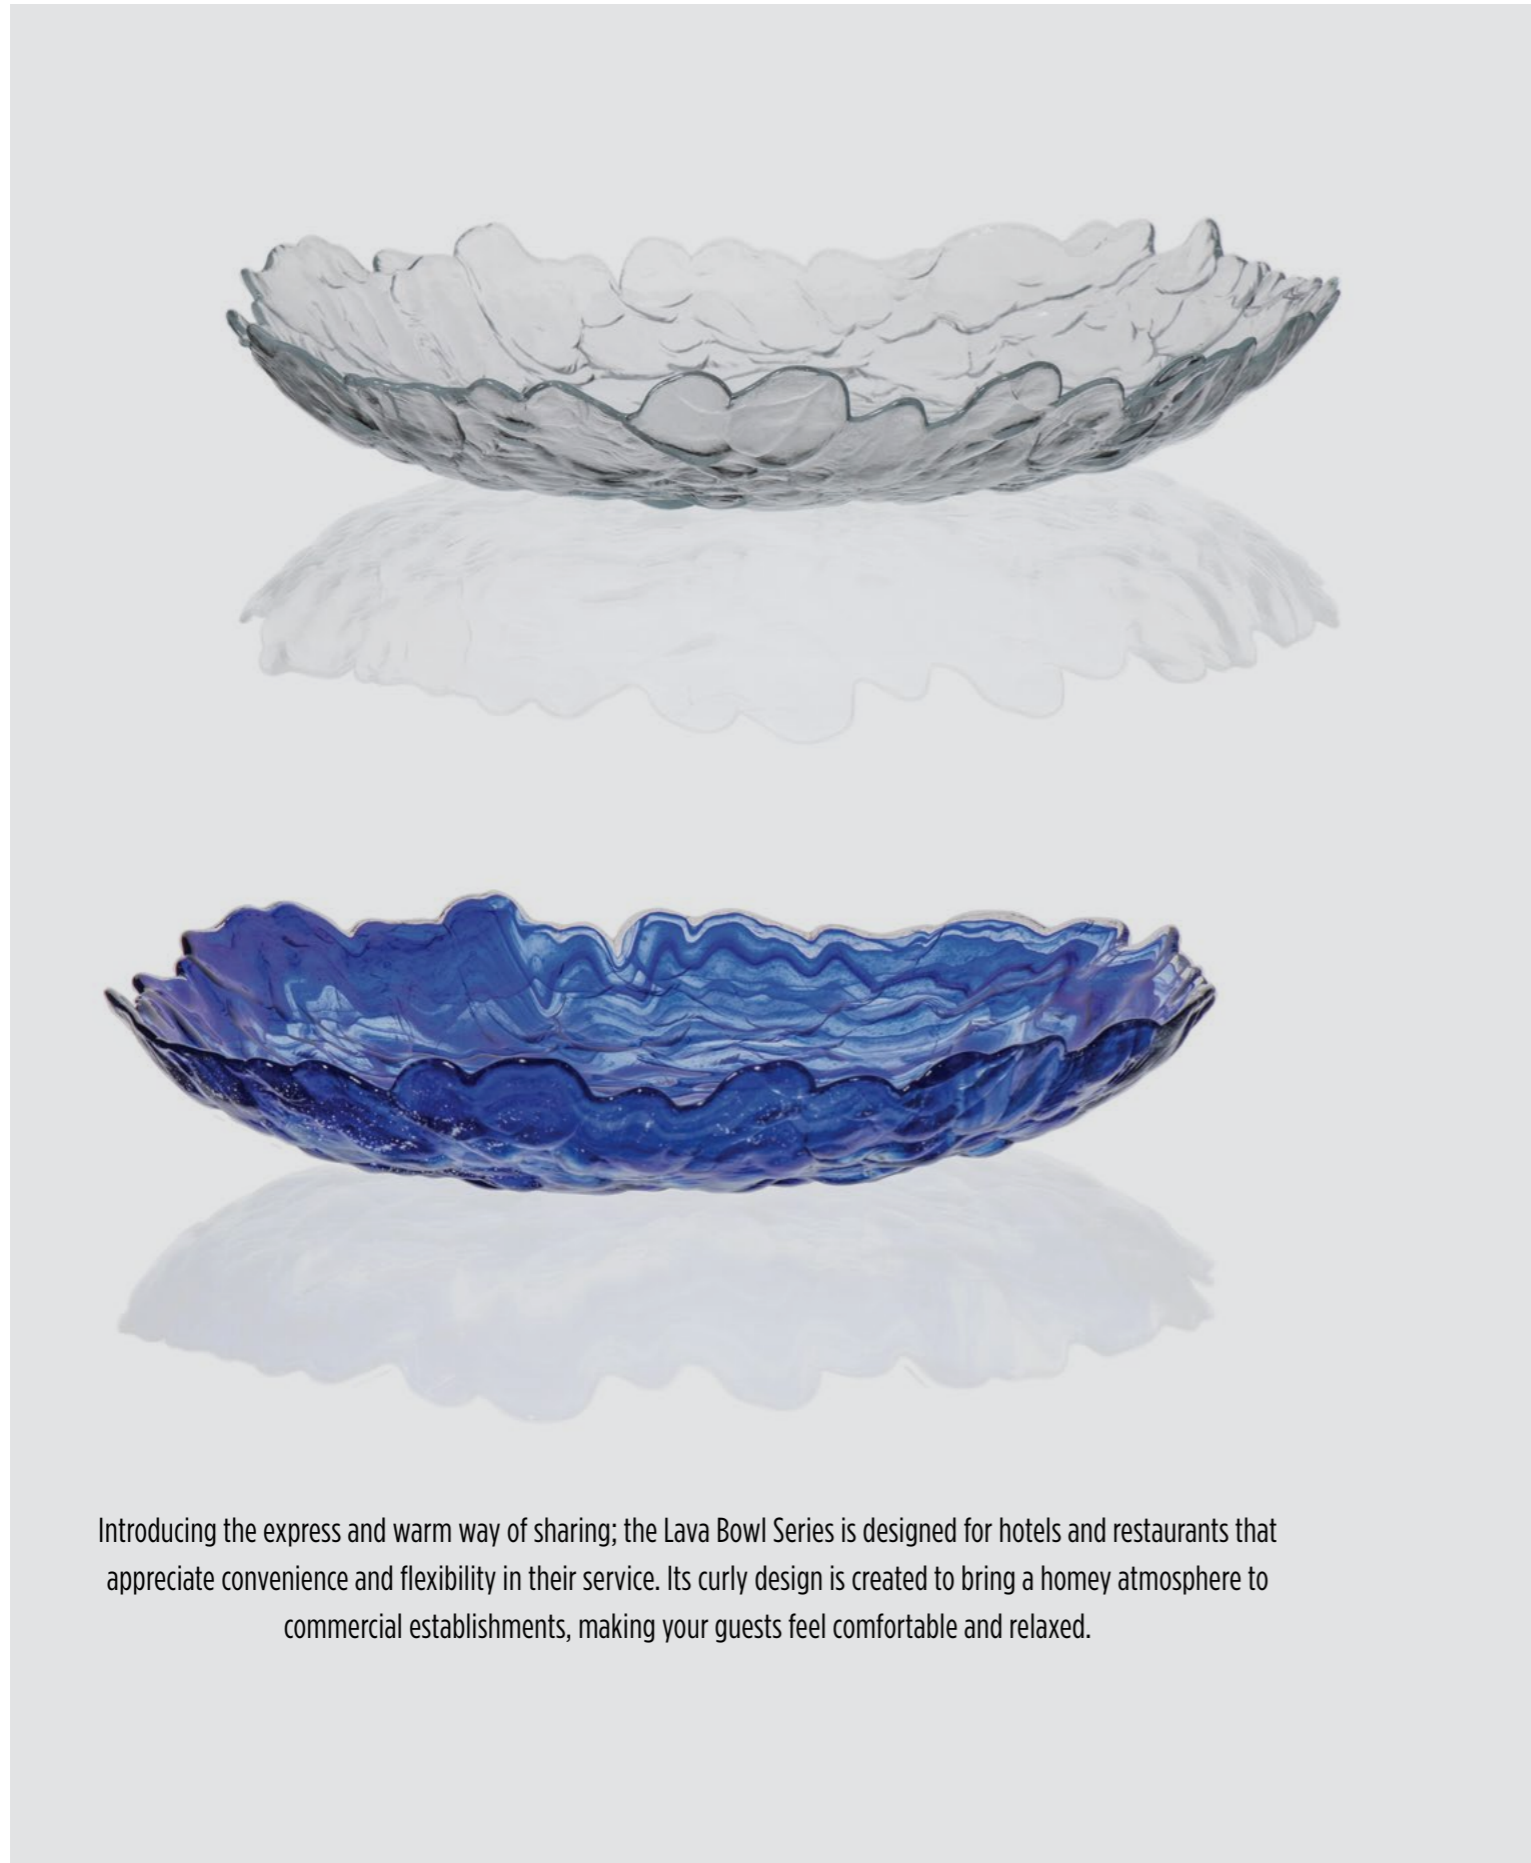

D 21 x 13 x h: 2,5 cm Oval Plate
PC 1970 **C** 2 **PA** 8 / 32

D Ø 40,5 x h: 7 cm Bowl
PC 5646 **C** 65 **PA** 4 / 8

D 38 x 25 x h: 3 cm Oval Plate
PC 1940 **C** 43 **PA** 6 / 18

LAVA

Introducing the express and warm way of sharing; the Lava Bowl Series is designed for hotels and restaurants that appreciate convenience and flexibility in their service. Its curly design is created to bring a homey atmosphere to commercial establishments, making your guests feel comfortable and relaxed.