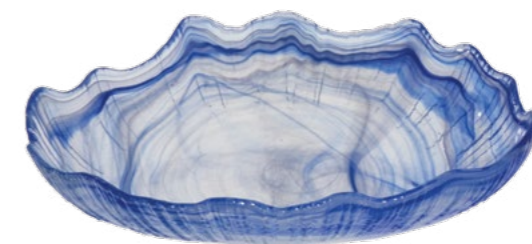

D 21 x 14 x h: 5 cm Oval Bowl
PC 1935 **C** 64 **PA** 4 / 16

D DIMENSION **PC** PRODUCT CODE **C** COLOR CODE **PA** PACK - INNER / MASTER

Made to stock