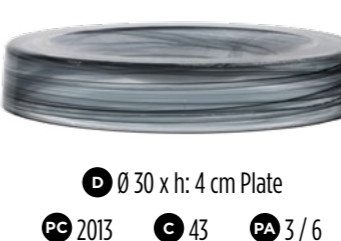

D Ø 28 x h: 2,5 cm Plate
PC 2086 **C** 2 **PA** 6 / 12

D DIMENSION **PC** PRODUCT CODE **C** COLOR CODE **PA** PACK - INNER /MASTER

Made to stock

HOLLOW

HOLLOW

Introducing the boundless Hollow Series, the perfect way to bring creative presentations to your table. Hollow is made with a modern design formed of three different colors and sizes and offers various usage options. With Hollow, you can easily create an impressive display that your guests will be sure to appreciate.