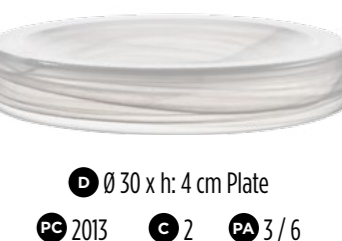

D Ø 28 x h: 2,5 cm Plate
PC 2086 **C** 2 **PA** 6 / 12

D DIMENSION **PC** PRODUCT CODE **C** COLOR CODE **PA** PACK - INNER /MASTER

Made to stock

HOLLOW

HOLLOW

Introducing the boundless Hollow Series, the perfect way to bring creative presentations to your table. Hollow is made with a modern design formed of three different colors and sizes and offers various usage options. With Hollow, you can easily create an impressive display that your guests will be sure to appreciate.